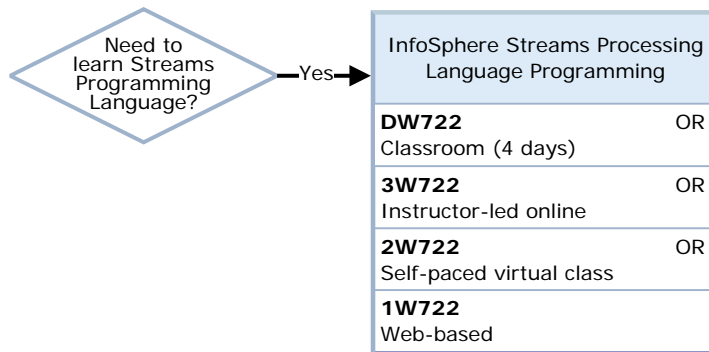

# Big Data

START HERE...

**You may be ready for:**  
**Test M97**  
 IBM BigInsights  
 Technical Mastery  
 Test v1

is21.081711

LEGEND	
Type	Delivery Method
<b>Classroom (public or private)</b>	Instructor-led in a classroom
<b>Instructor-led online (public or private)</b>	Instructor-led virtual classroom
<b>Self-paced virtual</b>	On demand online with labs
<b>Web-based</b>	On demand online without labs